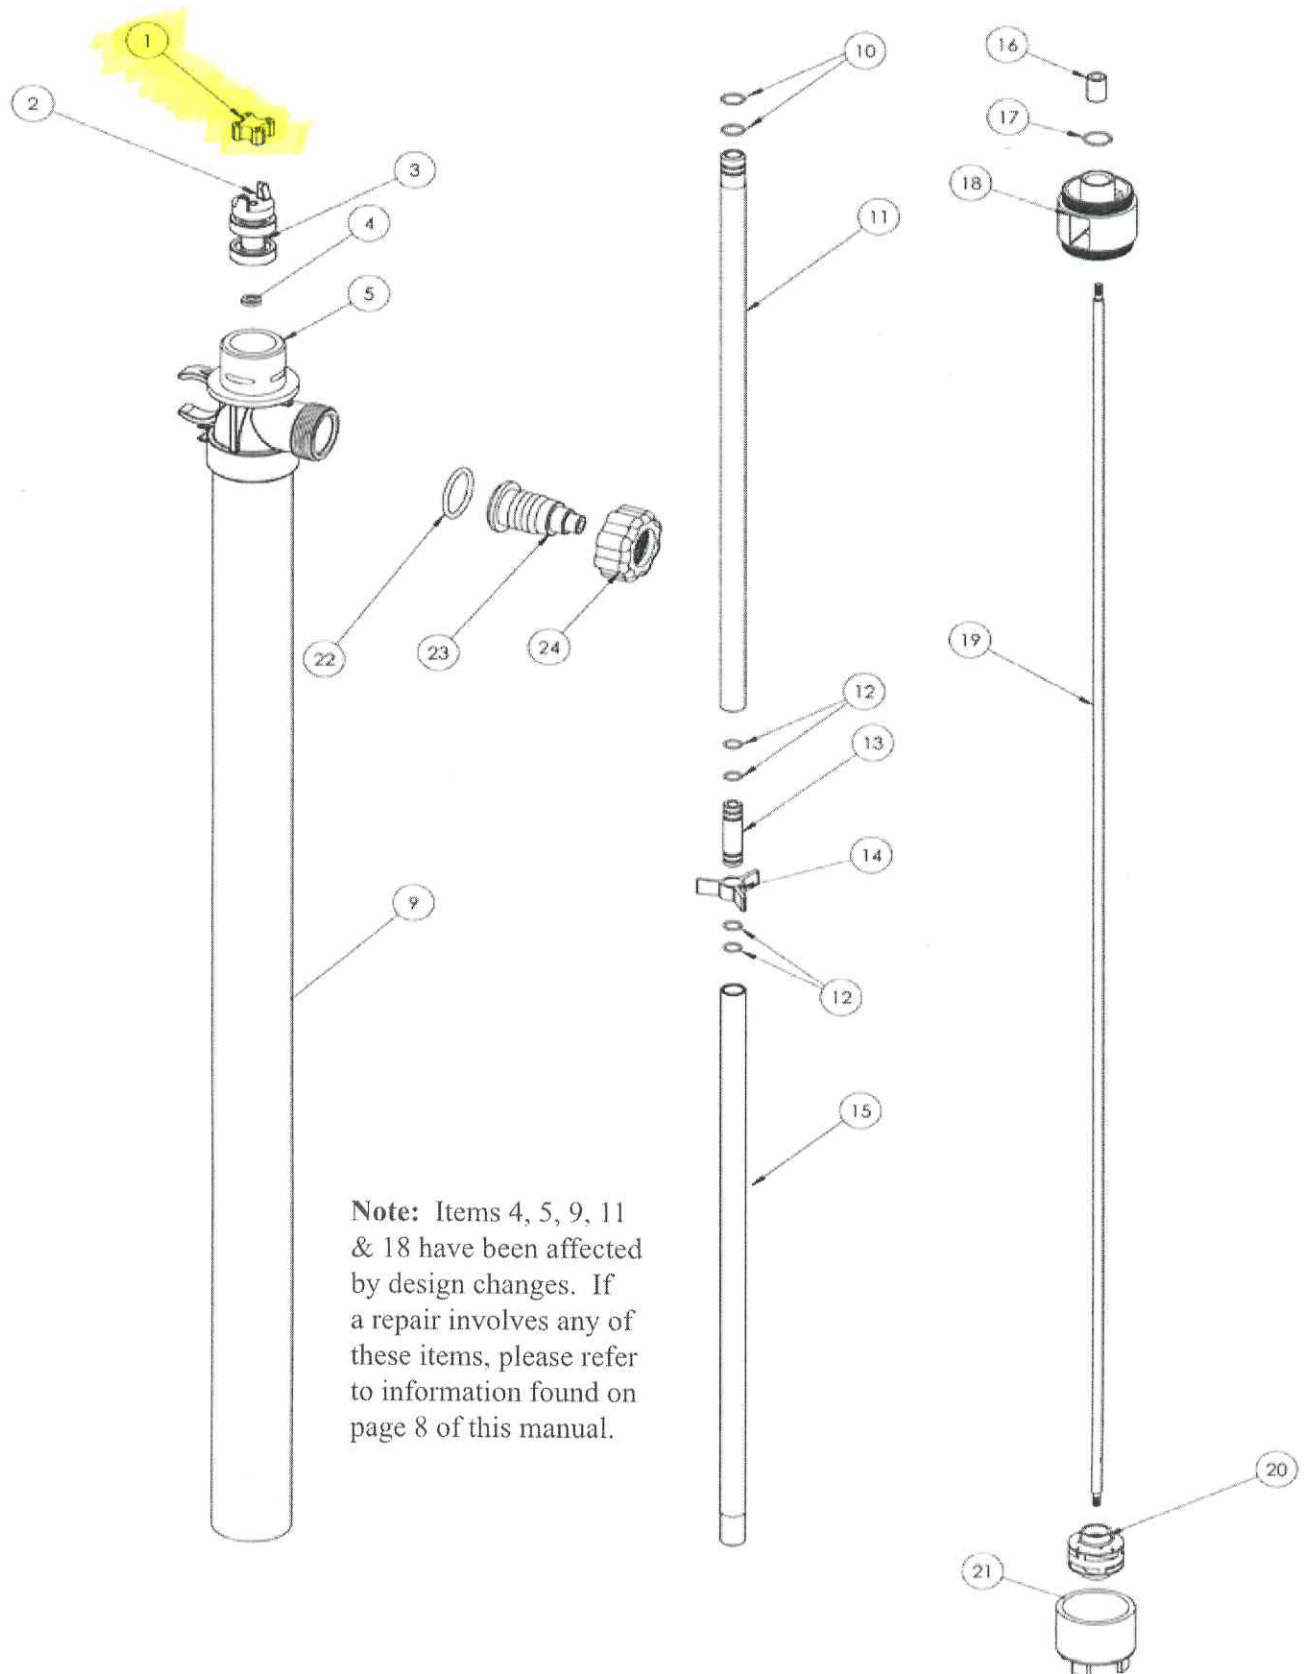

PFM/PFP/PFV SPARE PARTS EXPLODED VIEW

Note: Items 4, 5, 9, 11 & 18 have been affected by design changes. If a repair involves any of these items, please refer to information found on page 8 of this manual.

Not Pictured: Item 25 (Middle Inner Tube - 60" & 72" pump lengths only) & Item 26 (Lower Middle Inner Tube - 72" pump length only)